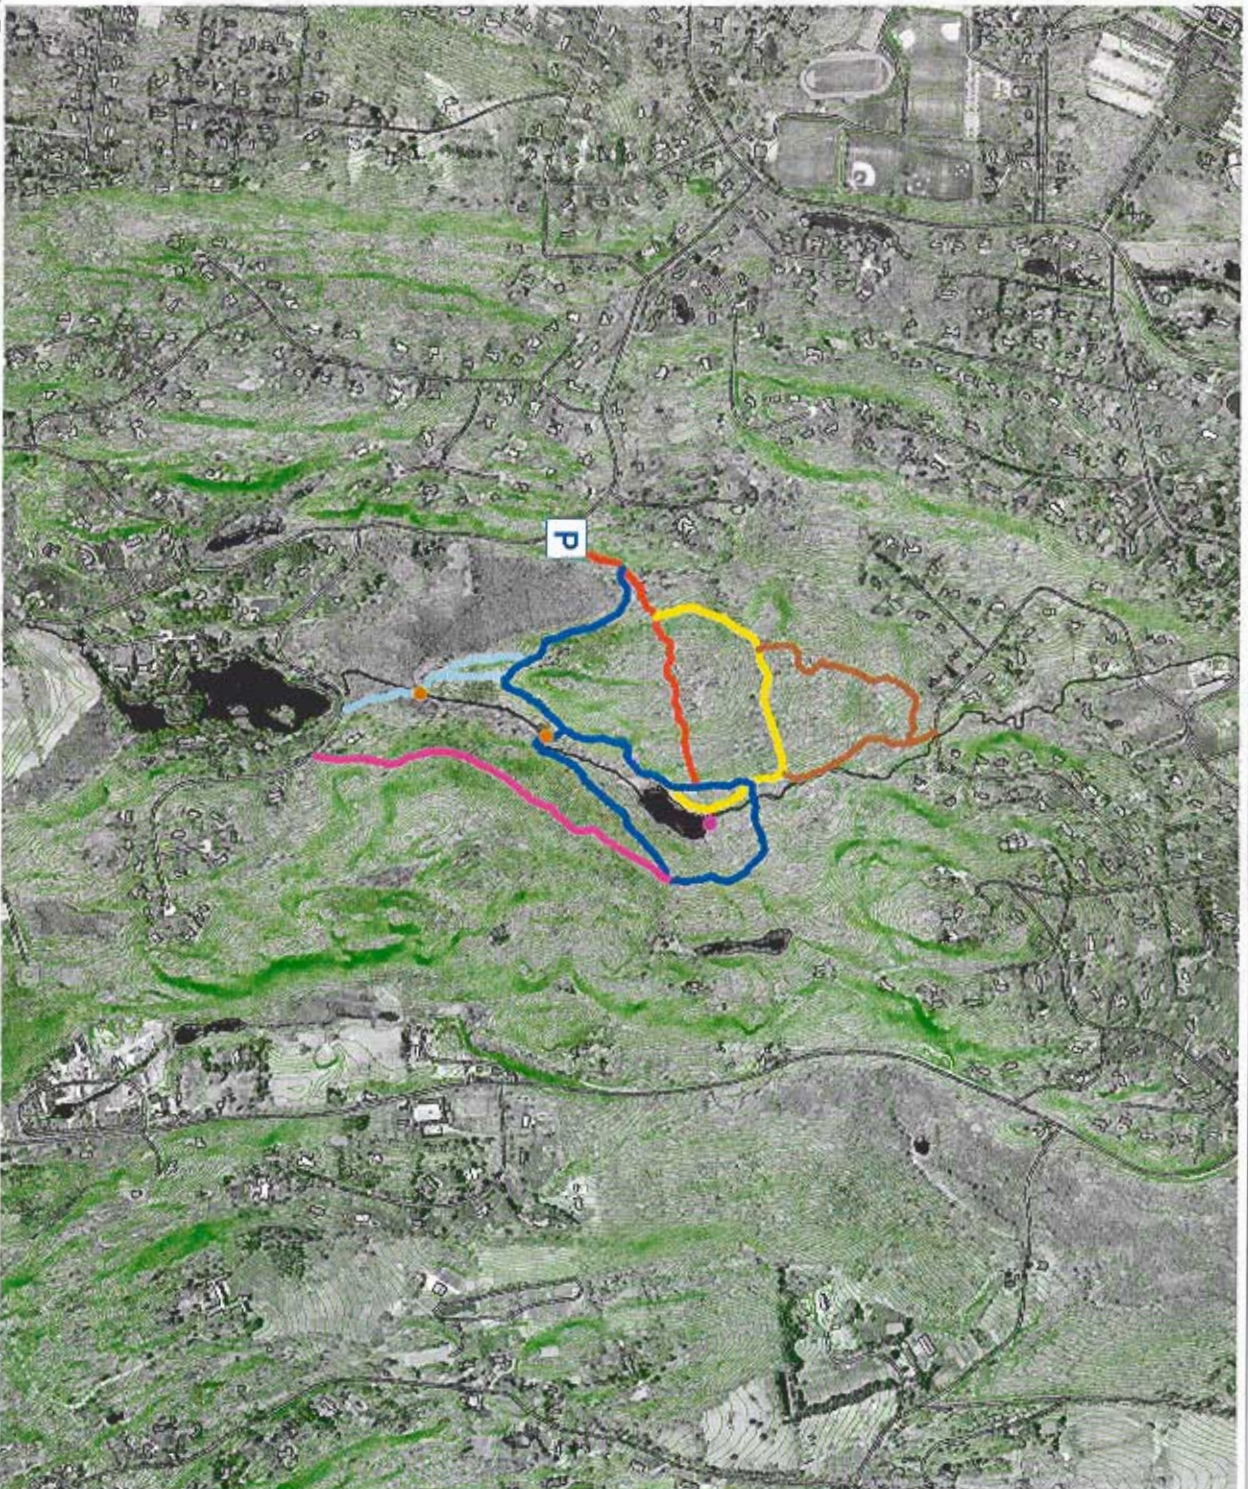

# Whippoorwill Park

- Yellow Trail .47mi
- Red Trail .39mi
- Blue Trail 1.09mi
- Nature Trail .49 mi
- Unmarked Trail .49mi
- Unmarked Purple Trail .49mi

- Bridge
- Nature Trail
- Unmarked Trail
- Blue Trail
- Yellow Trail
- Red Trail
- Unmarked Trail
- Scenic View

Contour Interval 5 feet

Created by  
Luke Kaim  
5/18/06