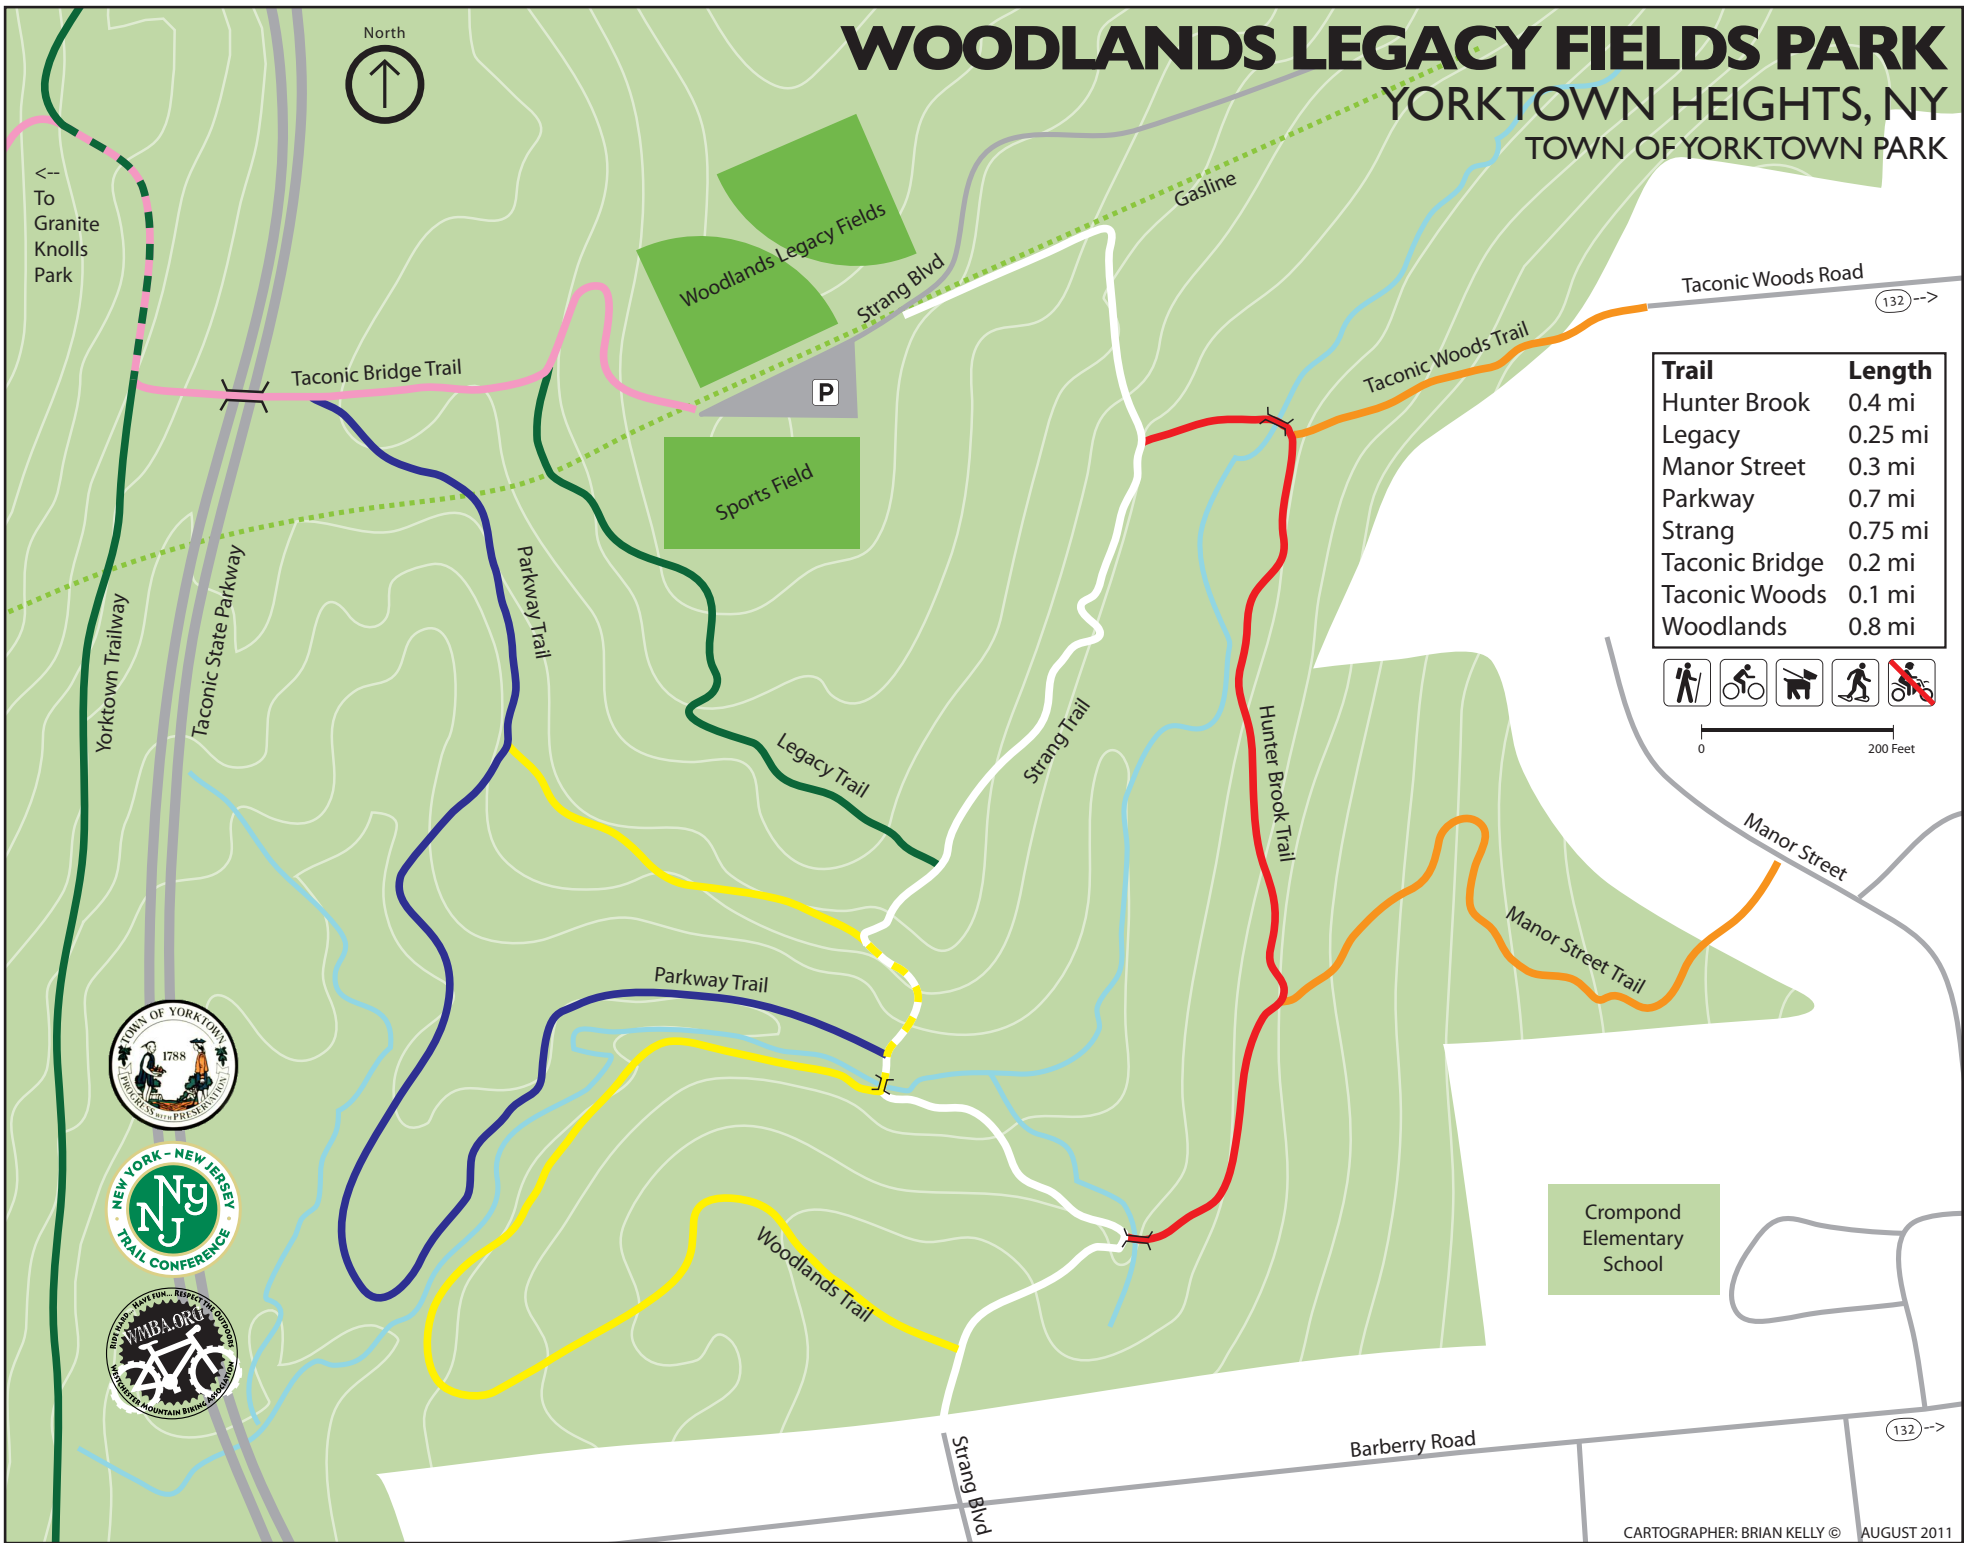

WOODLANDS LEGACY FIELDS PARK

YORKTOWN HEIGHTS, NY

TOWN OF YORKTOWN PARK

<-
To
Granite
Knolls
Park

Trail	Length
Hunter Brook	0.4 mi
Legacy	0.25 mi
Manor Street	0.3 mi
Parkway	0.7 mi
Strang	0.75 mi
Taconic Bridge	0.2 mi
Taconic Woods	0.1 mi
Woodlands	0.8 mi

Crompond
Elementary
School