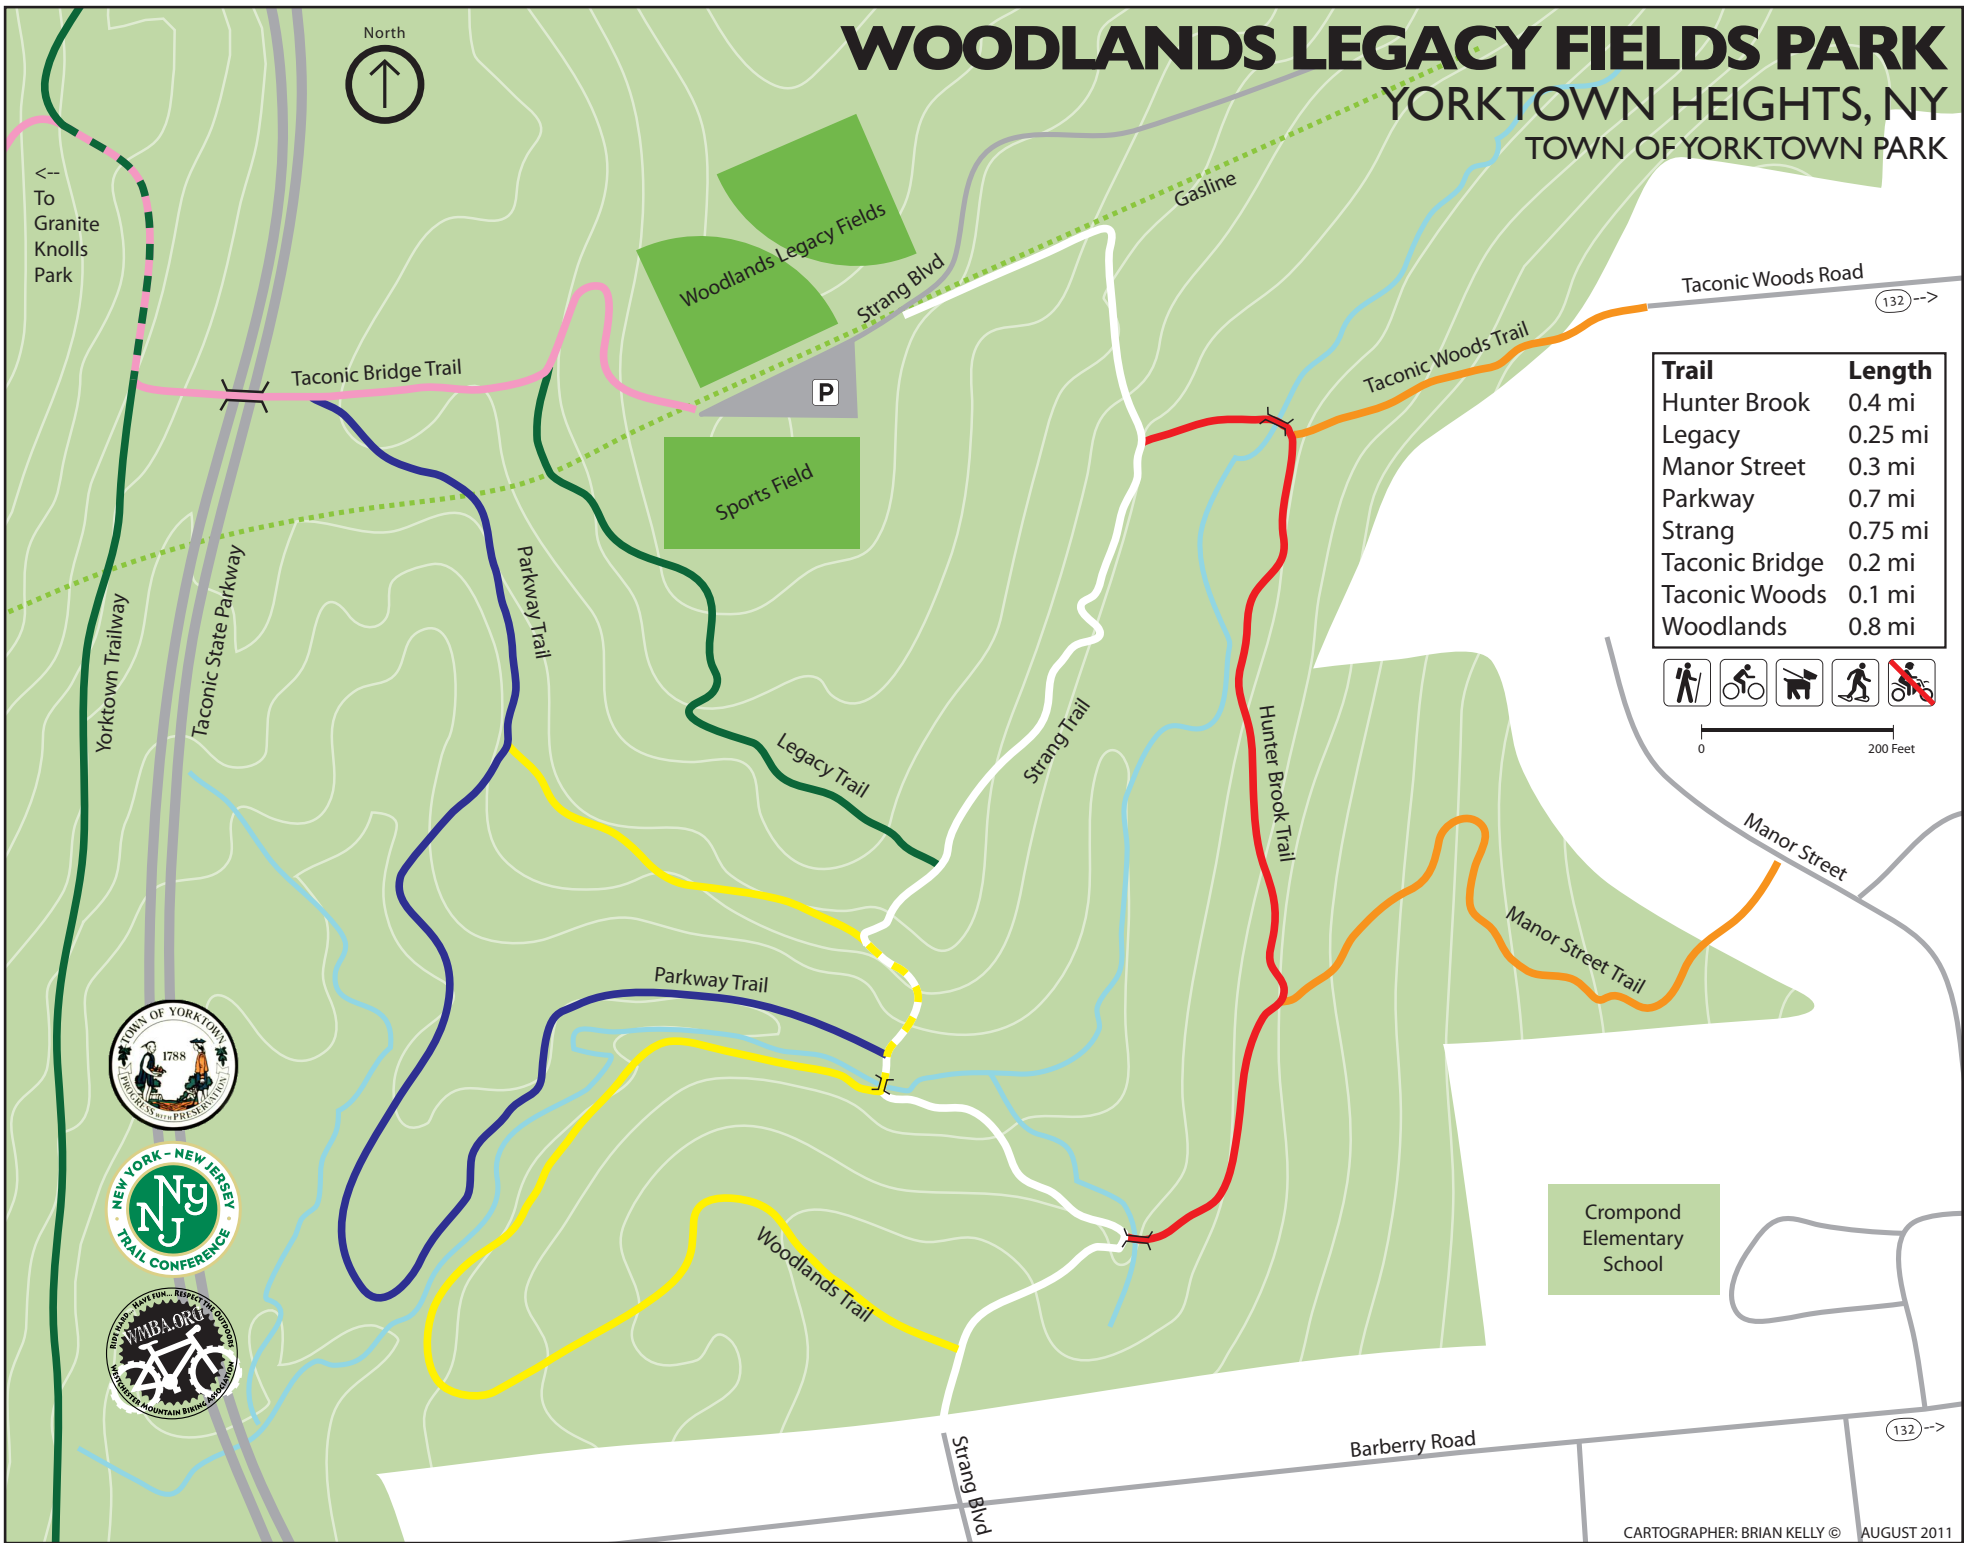

WOODLANDS LEGACY FIELDS PARK

YORKTOWN HEIGHTS, NY

TOWN OF YORKTOWN PARK

<-
To
Granite
Knolls
Park

Trail	Length
Hunter Brook	0.4 mi
Legacy	0.25 mi
Manor Street	0.3 mi
Parkway	0.7 mi
Strang	0.75 mi
Taconic Bridge	0.2 mi
Taconic Woods	0.1 mi
Woodlands	0.8 mi

0 200 Feet

Crompond
Elementary
School